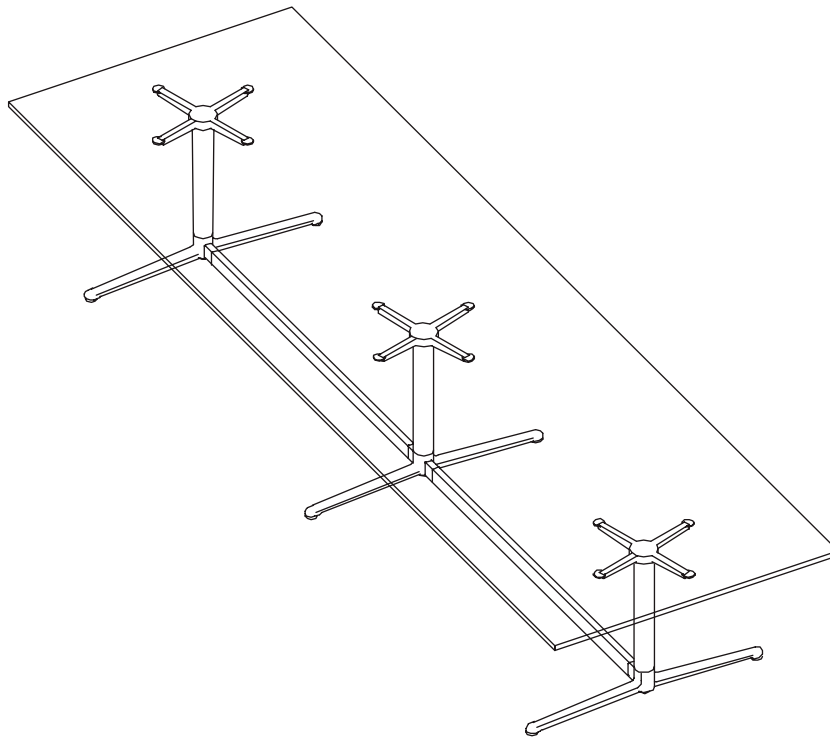

EXO Base 6

CONFERENCE & MEETING TABLES

specifications

Table Height 720mm from top to floor with a 33 mm thick top

Dimensions Base 6 is suitable for 900 - 1200mm width tabletops
Length and shape of top to specification
For larger tops use an alternative EXO base

Glides Adjustable -fitted to each leg

Finish Legs - Polished Pressure Die Cast Aluminium
Column - Black Satin Powdercoat
Cross Rail - Black Satin Powdercoat

contact details

For further assistance please contact
eddings + associates