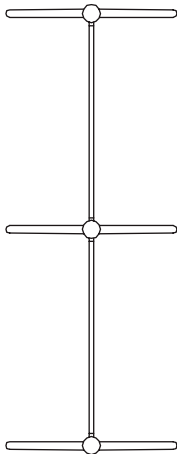

EXO Base 6

CONFERENCE & MEETING TABLES

specifications

Table Height 720mm from top to floor with a 33 mm thick top

Dimensions Base 6 is suitable for 900 - 1200mm width tabletops
Length and shape of top to specification
For larger tops use an alternative EXO base

Glides Adjustable -fitted to each leg

Finish Legs - Polished Pressure Die Cast Aluminium
Column - Black Satin Powdercoat
Cross Rail - Black Satin Powdercoat

contact details

For further assistance please contact
eddings + associates